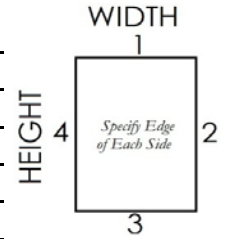

Address \_\_\_\_\_

City \_\_\_\_\_

State/Zip \_\_\_\_\_

Phone \_\_\_\_\_

Delivery Hours \_\_\_\_\_

*Door Frame Restrictons:*      Minimum Frame Door Size 12" x 12"  
Maximum Frame Door Size 24" x 96"

*Special Instructions:*