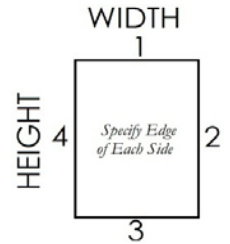

WOOD DOORS

"CUSTOM CUT TO SIZE DOOR" PROGRAM

DOORS - HIGH GLOSS OR MATTE TEXTURED PANEL

818.767.7210 Sales / 818.531.6749 Order Desk / 888.979.6123 Fax / LIOHERPACIFIC@gmail.com

PO#/NAME		QUOTE#		Date / /

BILL TO

Address _____

City _____

State/Zip _____

Phone _____

Fax _____

Email _____

SHIP TO

Address _____

City _____

State/Zip _____

Phone _____

Delivery Hours _____

Need 4-6 hour window