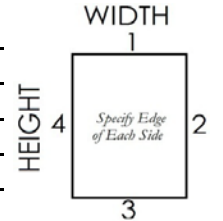

PANELS | EDGES

PURCHASE PANELS & EDGEBANDING

BIJOUX MATERIAL - PANELS & EDGEBAND TAPE

818.767.7210 Sales / 818.531.6749 Order Desk / 888.979.6123 Fax / LIOHERPACIFIC@gmail.com

PO#/NAME	QUOTE#	Date / /

BILL TO

Address _____

City _____

State/Zip _____

Phone _____

Fax _____

Email _____

SHIP TO

Address _____

City _____

State/Zip _____

Phone _____

Delivery Hours _____

Need 4-6 hour window